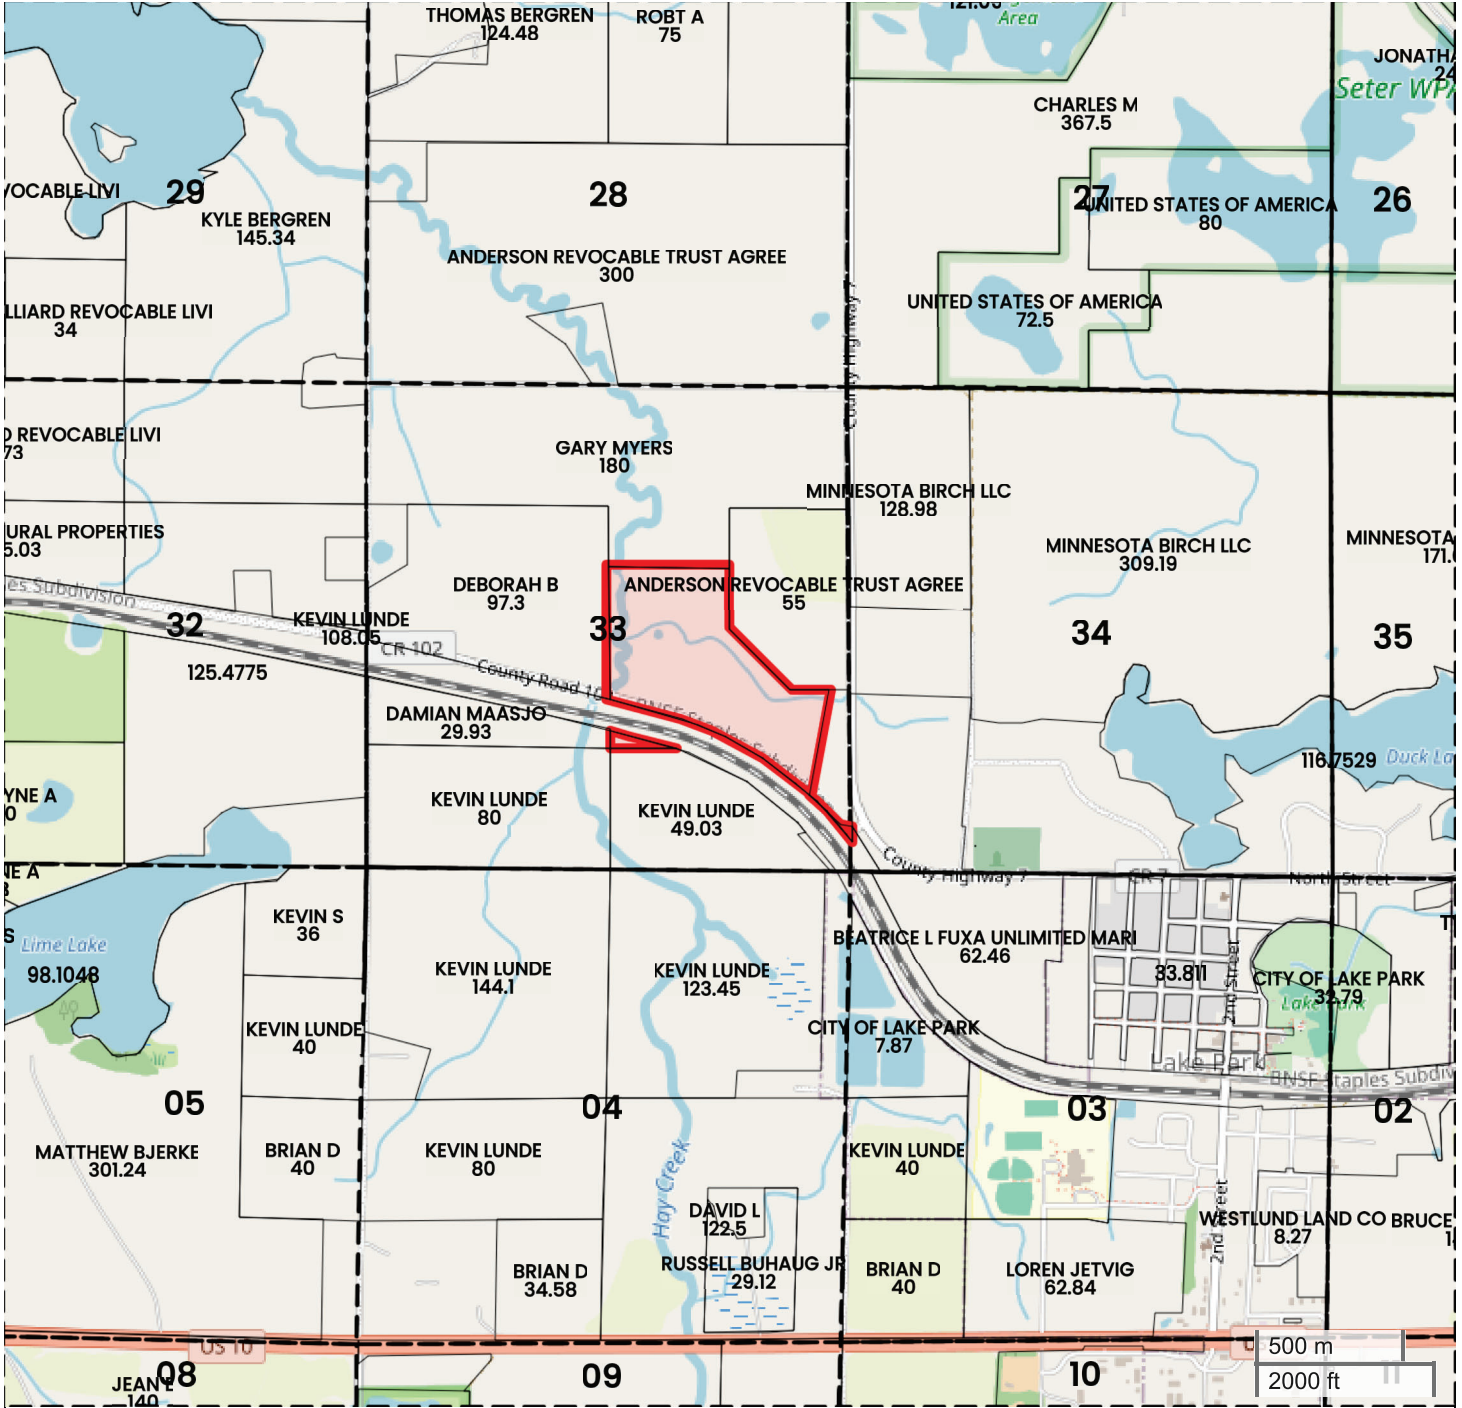

BECKER COUNTY, MN  
**PLAT MAP**

Center: 46.896327, -96.116724  
**33-140N-43W**  
**Cuba Township**  
**Becker County, MN**

500 m  
 2000 ft

FarmWorth, LLC makes no warranties, express or implied, regarding the accuracy of any information provided through FarmWorth.com. User is solely responsible for independently verifying all information prior to use and waives any claims against FarmWorth, LLC arising from inaccuracies in such information.